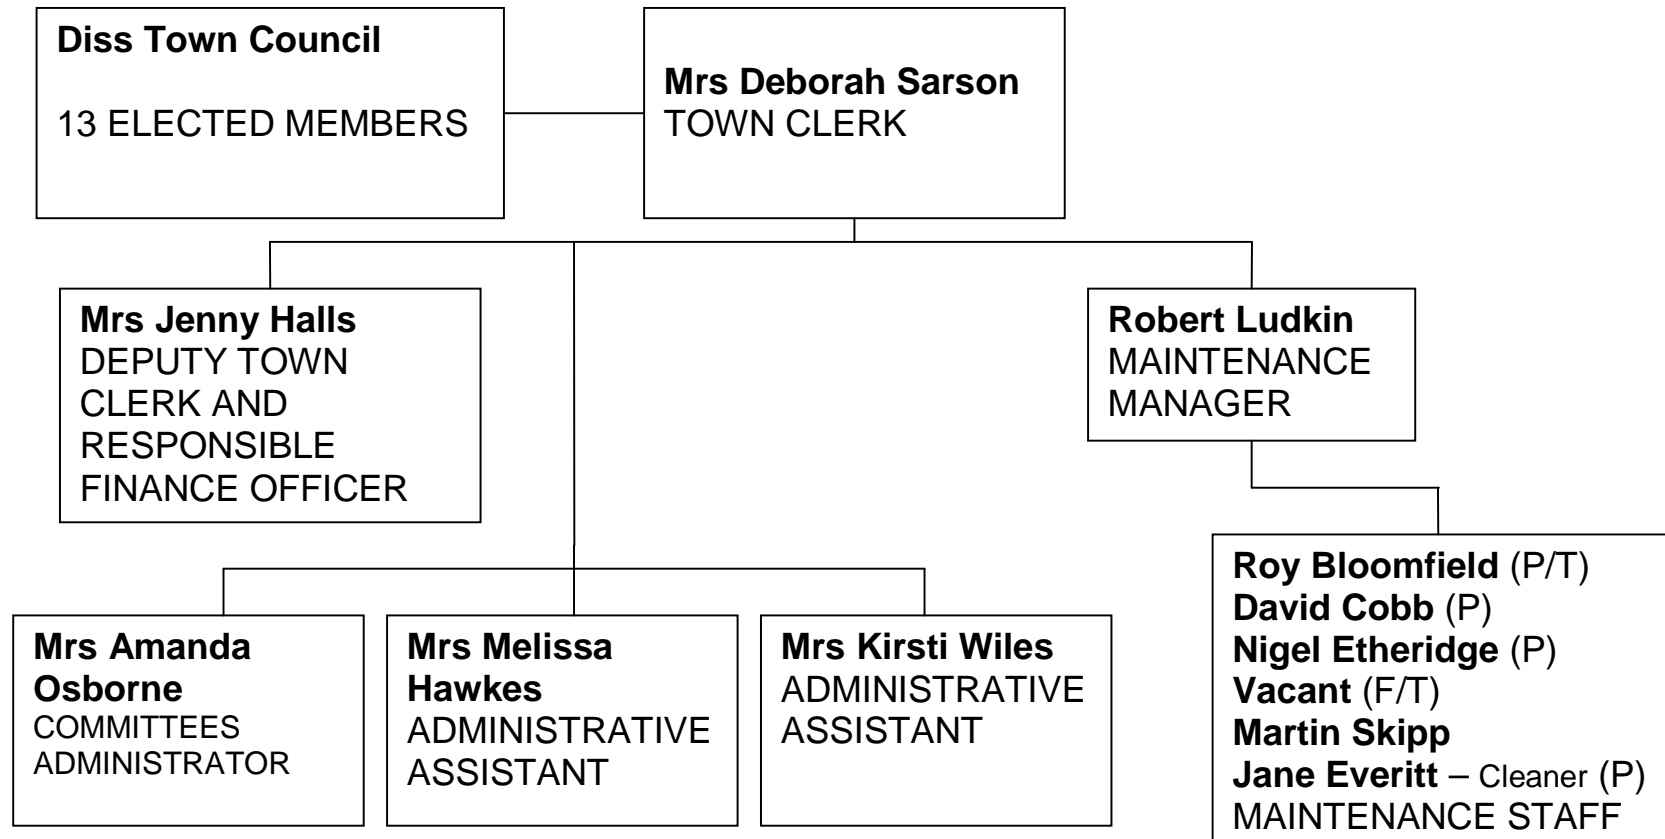

Diss Town Council Staff Structure

Market Superintendent Bernie Elvin works on a contracted monthly hours basis

(P = staff members on probationary period)
